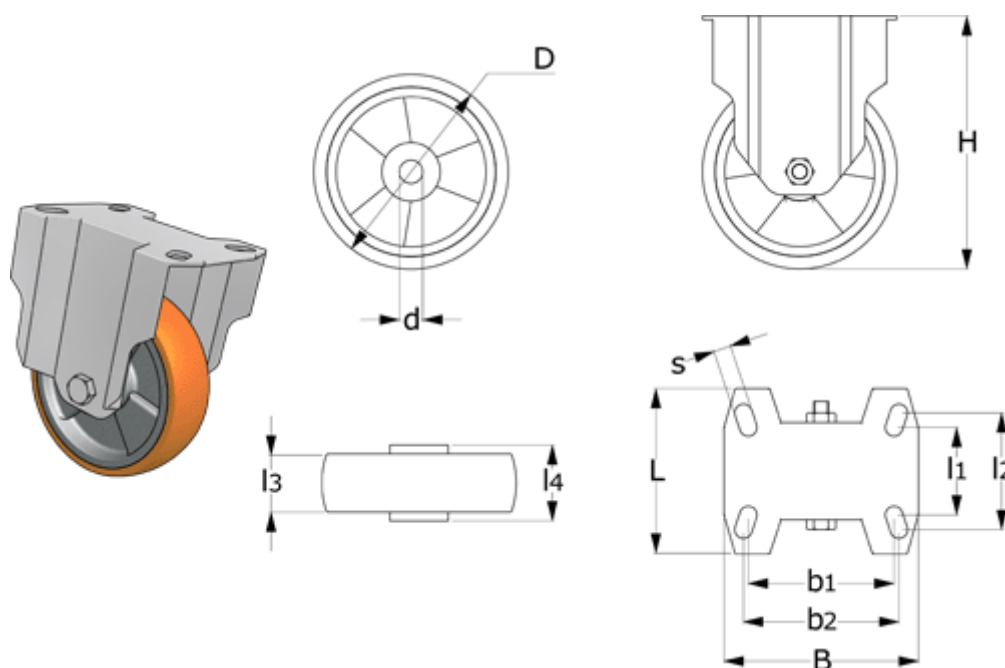

Data Sheet

Article number: 2314451661

Description: E+G Aluminium wheel 451661
RE.F5-125-PSL Fixed plate

Measures

B = 100
b1 = 75
b2 = 80
Code = 451661
D = 125
d = 12
Dynamic load (N) = 2200
H = 156

L = 85
l1 = 45
l2 = 60
l3 = 35
l4 = 40
Rolling resistance (N) = 2800
s = 9
Type = RE.F5-125-PSL

Weight (g) = 890